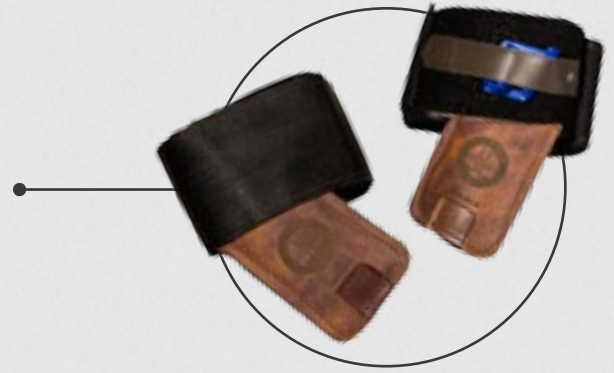

**Heritage Wrap Pads
3502C-BH**

A hook and loop pad that features an angled style, metal insert, and a cinch loop. For steel and BuckLite titanium climbers.

For BuckAlloy climbers, order model 35021C-BH.

**Heritage Canvas
Nut & Bolt Bag
4570BH**

A nut and bolt bag featuring a reinforced top, drain holes and attachment straps. U shaped with no bottom corners to trap small parts. Measures 10" x 9".